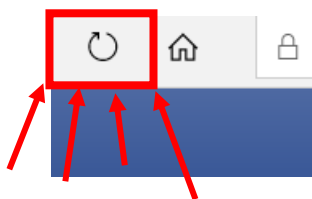

4. Once the live broadcast begins you will be presented with a video with a heading 'Happening Now' and 'Live' red box. You have now attending the live stream broadcasted from the Church.