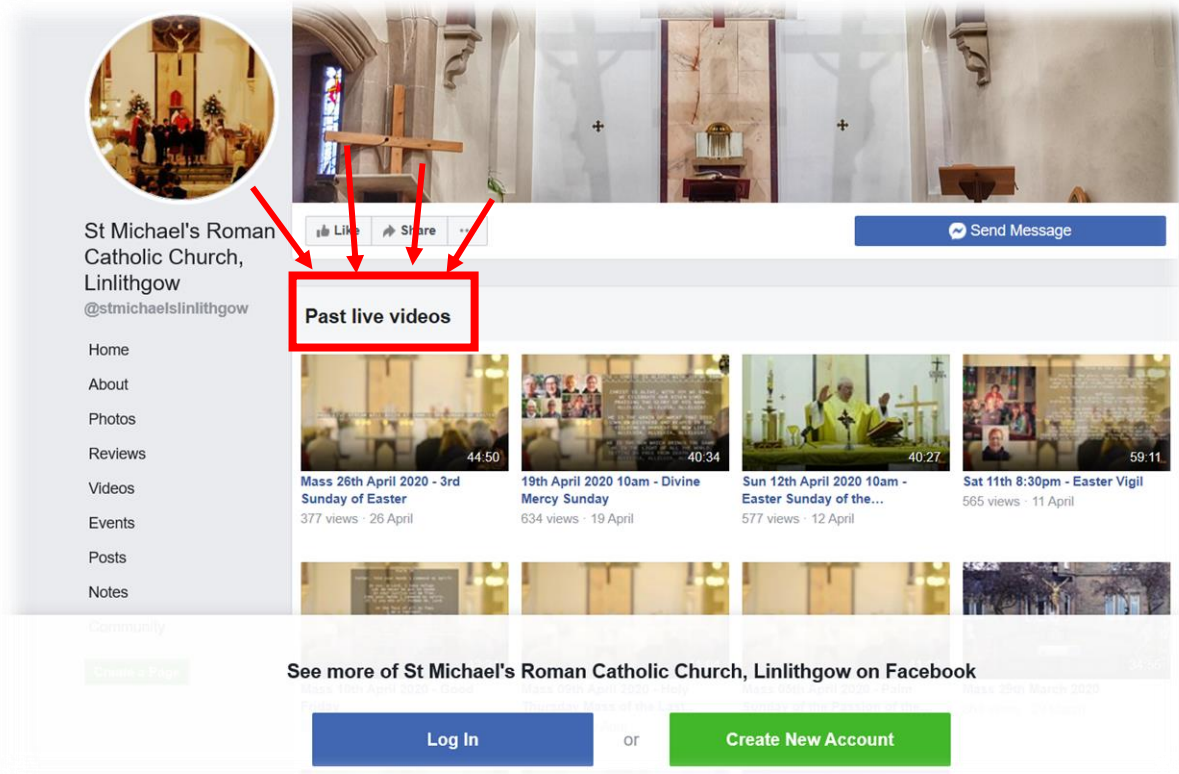

# Guide to join the Mass live stream in a web browser

1. Visit the live stream page by clicking the link below  
<https://www.facebook.com/stmichaelslinlithgow/live/>
2. This will take you to the Facebook site where the live stream will be broadcasted. If you are here before the live broadcast scheduled start time you will only see a list of all the past video streams as below.

4. Once the live broadcast begins you will be presented with a video with a heading 'Happening Now' and 'Live' red box. You have now attending the live stream broadcasted from the Church.

5. If you have a Facebook account and 'Liked' the parish Facebook page you will get an automatic notification which will guide you to the live stream.