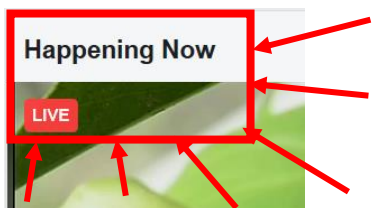

5. If you have a Facebook account and 'Liked' the parish Facebook page you will get an automatic notification which will guide you to the live stream.

If there are any questions or queries regarding the live stream contact us by email:
stmichael53@outlook.com or info@stmichaels-rc.org.uk